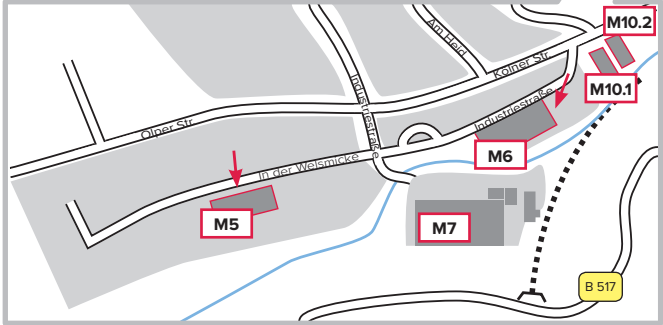

- **M5** **Production Automotive**
  In der Welsmicke 7
  57399 Kirchhundem Welschen Ennest
- **M6** **Logistics center**
  Industriestraße 2
  57399 Kirchhundem Welschen Ennest
- **M7** **Production**
  Industriestraße 10
  57399 Kirchhundem Welschen Ennest
- **M10.1** **Administration Automotive**
  Kölner Str. 37
  57399 Kirchhundem Welschen Ennest
- **M10.2** **Customer Center**