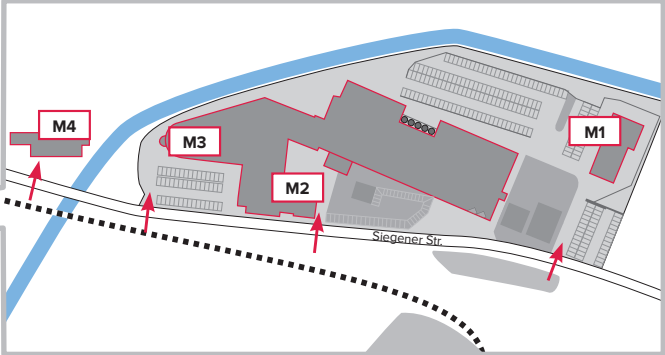

Your way to MENNEKES

Your trip by car

from the north and the south

motorway A 45

⇒ exit 18 - Drolshagen/Lennestadt/Olpe

route B 55 ⇒ direction to Lennestadt

after 9 km turn right ⇒ direction to Kirchhundem

from the west

motorway A 4 to exchange Olpe

⇒ direction Dortmund A 45

A 45 ⇒ exit 18 - Drolshagen/Lennestadt/Olpe

route B 55 ⇒ direction to Lennestadt

after 9 km turn right ⇒ direction to Kirchhundem

Have a pleasant and safe ride.

Distance to the airports

Cologne	approx 105 km
Dortmund	approx 100 km
Düsseldorf	approx 145 km
Frankfurt	approx 165 km

Locations

- M1** **Headquarter**
Aloys-Mennekes-Str. 1
57399 Kirchhundem
- M2** **Receiving department**
Personnel department
Purchase
- M3** **Automotive**
Charging systems
Siegener Str. 1
57399 Kirchhundem
- M4** **Jig department**