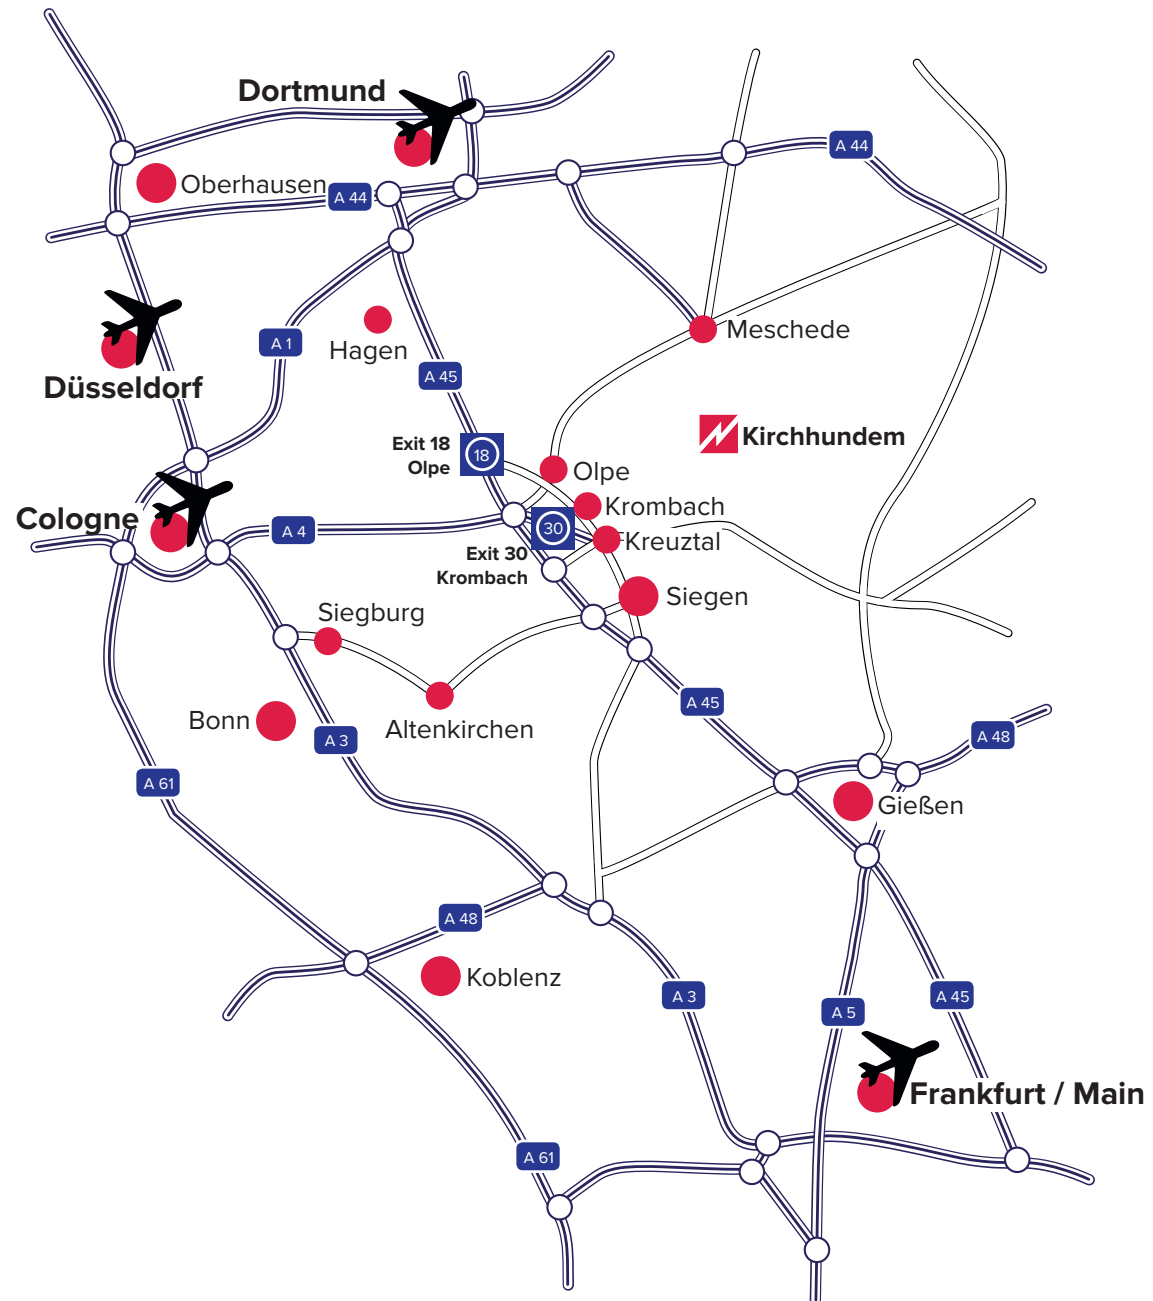

Your way to MENNEKES

Your trip by car

from the north and the south

motorway A 45

⇒ exit 18 - Drolshagen/Lennestadt/Olpe

route B 55 ⇒ direction to Lennestadt

after 9 km turn right ⇒ direction to Kirchhundem

from the west

motorway A 4 to exchange Olpe

⇒ direction Dortmund A 45

A 45 ⇒ exit 18 - Drolshagen/Lennestadt/Olpe

route B 55 ⇒ direction to Lennestadt

after 9 km turn right ⇒ direction to Kirchhundem

Have a pleasant and safe ride.

Distance to the airports

Cologne	approx 105 km
Dortmund	approx 100 km
Düsseldorf	approx 145 km
Frankfurt	approx 165 km

Locations

- M1** **Headquarter**
Aloys-Mennekes-Str. 1
57399 Kirchhundem
- M2** **Receiving department**
Personnel department
Purchase
- M3** **Automotive**
Charging systems
Siegener Str. 1
57399 Kirchhundem
- M4** **Jig department**

- M8** **Charging systems manufacture**
Auf dem Niedern Bruch 4
57399 Kirchhundem Würdinghausen

- M5** **Production Automotive**
In der Welsmicke 7
57399 Kirchhundem Welschen Ennest
- M6** **Logistics center**
Industriestraße 2
57399 Kirchhundem Welschen Ennest
- M7** **Production**
Industriestraße 10
57399 Kirchhundem Welschen Ennest
- M10.1** **Administration Automotive**
Kölner Str. 37
57399 Kirchhundem Welschen Ennest
- M10.2** **Customer Center**