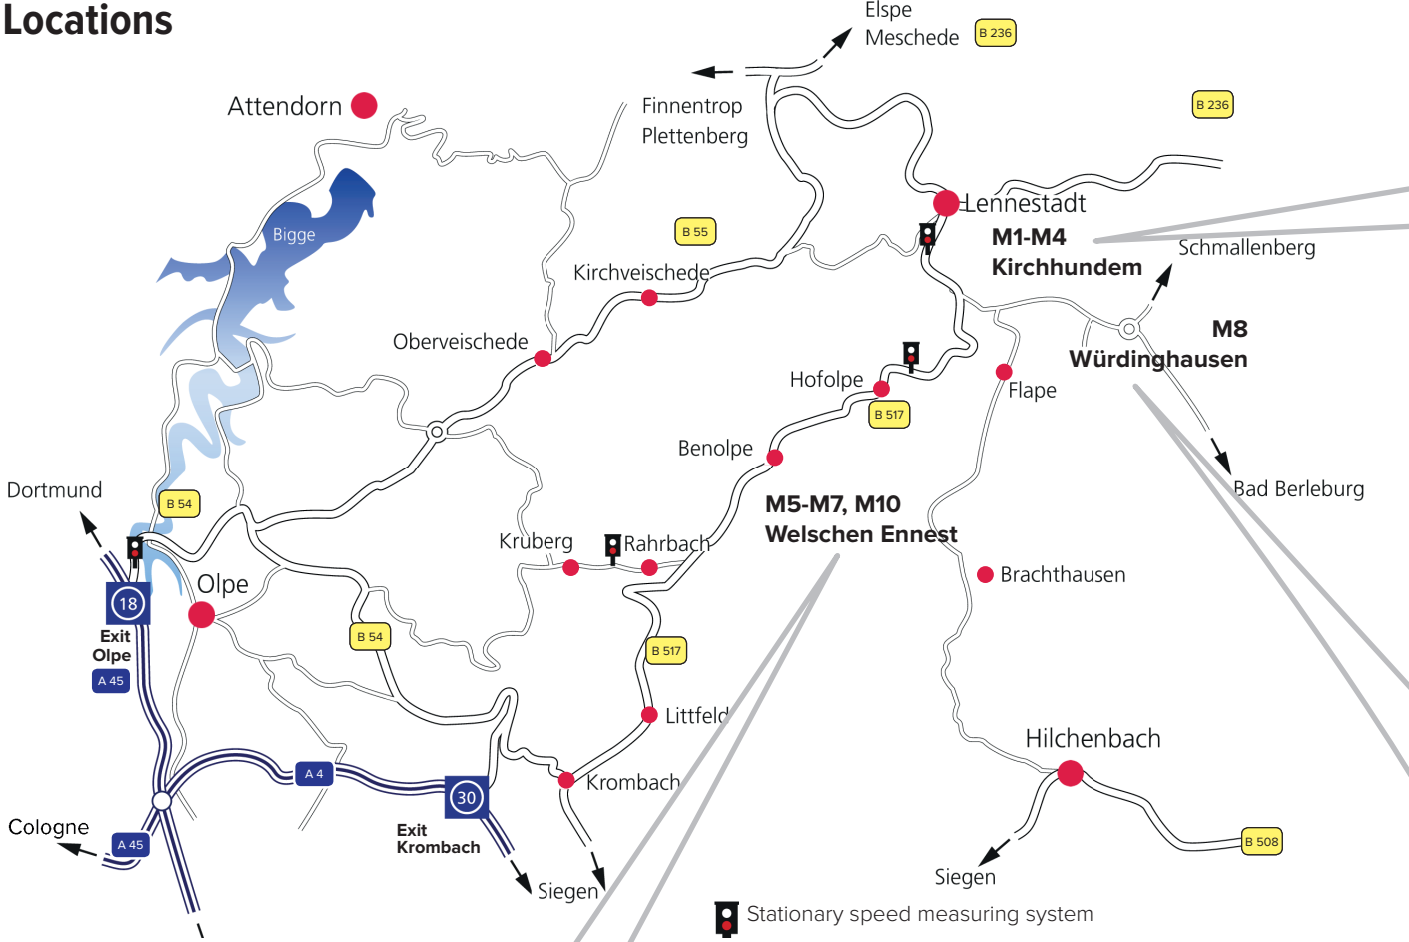

Your way to MENNEKES

Your trip by car

from the north and the south

motorway A 45

⇒ exit 18 - Drolshagen/Lennestadt/Olpe

route B 55 ⇒ direction to Lennestadt

after 9 km turn right ⇒ direction to Kirchhundem

from the west

motorway A 4 to exchange Olpe

⇒ direction Dortmund A 45

A 45 ⇒ exit 18 - Drolshagen/Lennestadt/Olpe

route B 55 ⇒ direction to Lennestadt

after 9 km turn right ⇒ direction to Kirchhundem

Have a pleasant and safe ride.

Distance to the airports

Cologne	approx 105 km
Dortmund	approx 100 km
Düsseldorf	approx 145 km
Frankfurt	approx 165 km

Locations

- M1** **Headquarter**
Aloys-Mennekes-Str. 1
57399 Kirchhundem
- M2** **Receiving department**
Personnel department
Purchase
- M3** **Automotive**
Charging systems
Siegener Str. 1
57399 Kirchhundem
- M4** **Jig department**

- M8** **Charging systems manufacture**
Auf dem Niedern Bruch 4
57399 Kirchhundem Würdinghausen

- M5** **Production Automotive**
In der Welsmicke 7
57399 Kirchhundem Welschen Ennest
- M6** **Logistics center**
Industriestraße 2
57399 Kirchhundem Welschen Ennest
- M7** **Production**
Industriestraße 10
57399 Kirchhundem Welschen Ennest
- M10.1** **Administration Automotive**
Kölner Str. 37
57399 Kirchhundem Welschen Ennest
- M10.2** **Customer Center**