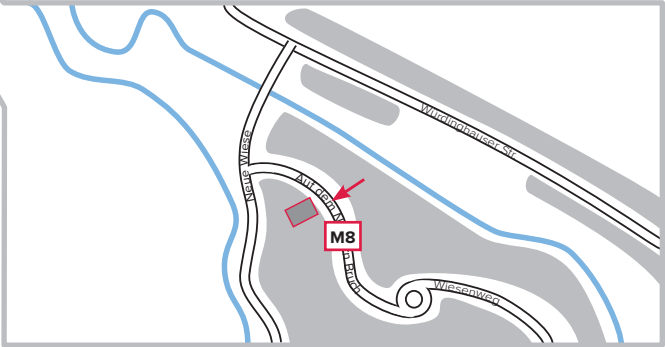

Your way to MENNEKES

Your trip by car

from the north and the south

motorway A 45

⇒ exit 18 - Drolshagen/Lennestadt/Olpe

route B 55 ⇒ direction to Lennestadt

after 9 km turn right ⇒ direction to Kirchhundem

from the west

motorway A 4 to exchange Olpe

⇒ direction Dortmund A 45

A 45 ⇒ exit 18 - Drolshagen/Lennestadt/Olpe

route B 55 ⇒ direction to Lennestadt

after 9 km turn right ⇒ direction to Kirchhundem

Have a pleasant and safe ride.

Distance to the airports

Cologne	approx 105 km
Dortmund	approx 100 km
Düsseldorf	approx 145 km
Frankfurt	approx 165 km

Locations

- M1** **Headquarter**
Aloys-Mennekes-Str. 1
57399 Kirchhundem
- M2** **Receiving department**
Personnel department
Purchase
- M3** **Automotive**
Charging systems
Siegener Str. 1
57399 Kirchhundem
- M4** **Jig department**